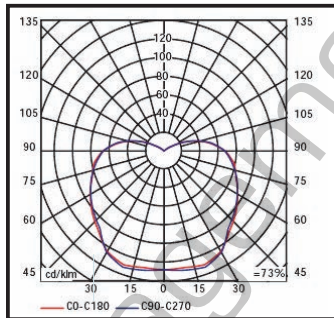

Photometrics

Applications, Features, and Benefits

- Heat and impact resistant UV protected PC lens
- Aluminum housing with electrocoat brown or gray paint
- Ballast made with long life components
- InstantON flicker-free Cold Start and Hot Re-Start
- Correlated Color Temperature of 5000°K for greater visibility
- High Power Factor, Low THD Replaceable Ballast
- Concealed continuous gasket seals against harmful dust, dirt, moisture and insects
- UL Listed for Outdoor and Wet Locations
- Advanced phosphors for high Lumen Maintenance and high lumen output
- Aluminum Anodized reflectors for long term performance
- Up to 15 years Maintenance free operation
- Surface Mount or Pendant Mount
- Motion / Occupancy Sensor for 100% - 50% Dimming (40W) energy savings during no traffic operation

Product Information

Item No.	Description	Watts	Initial Lumens	Line Voltage Supply	Line Current	Total Harmonic Distortion (THD)	Power Factor	Packaging Dimensions		
								Width	Length	Height
IX-12080-DIM-**	12"x12" SQ Garage Fixture	80	6,400	120-277 VAC	0.77-0.34 Amp	<10%	0.98	16 in. 400 mm	16 in. 400 mm	15 in. 380 mm

Voltage: [**] UNV=120-277 or 347 or 480