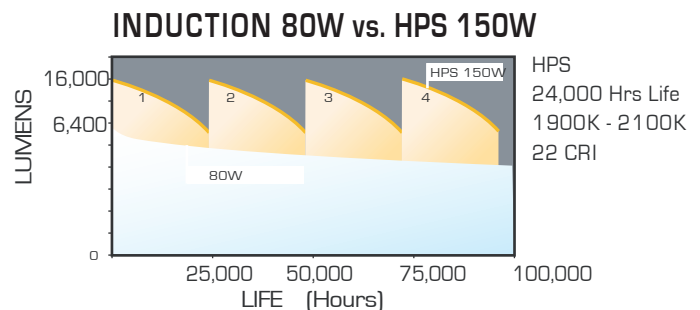

Green Light Induction
Questions and Comments:
support@greenlightinduction.com
Toll-Free: 1-877-357-2433

GreenLight Induction
Saving you money while saving the Earth
www.greenlightinduction.com