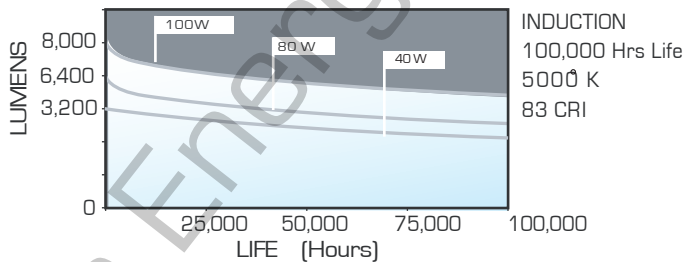

Green Light Induction
Questions and Comments:
support@greenlightinduction.com
Toll-Free: 1-877-357-2433

GreenLight Induction
Saving you money while saving the Earth
www.greenlightinduction.com